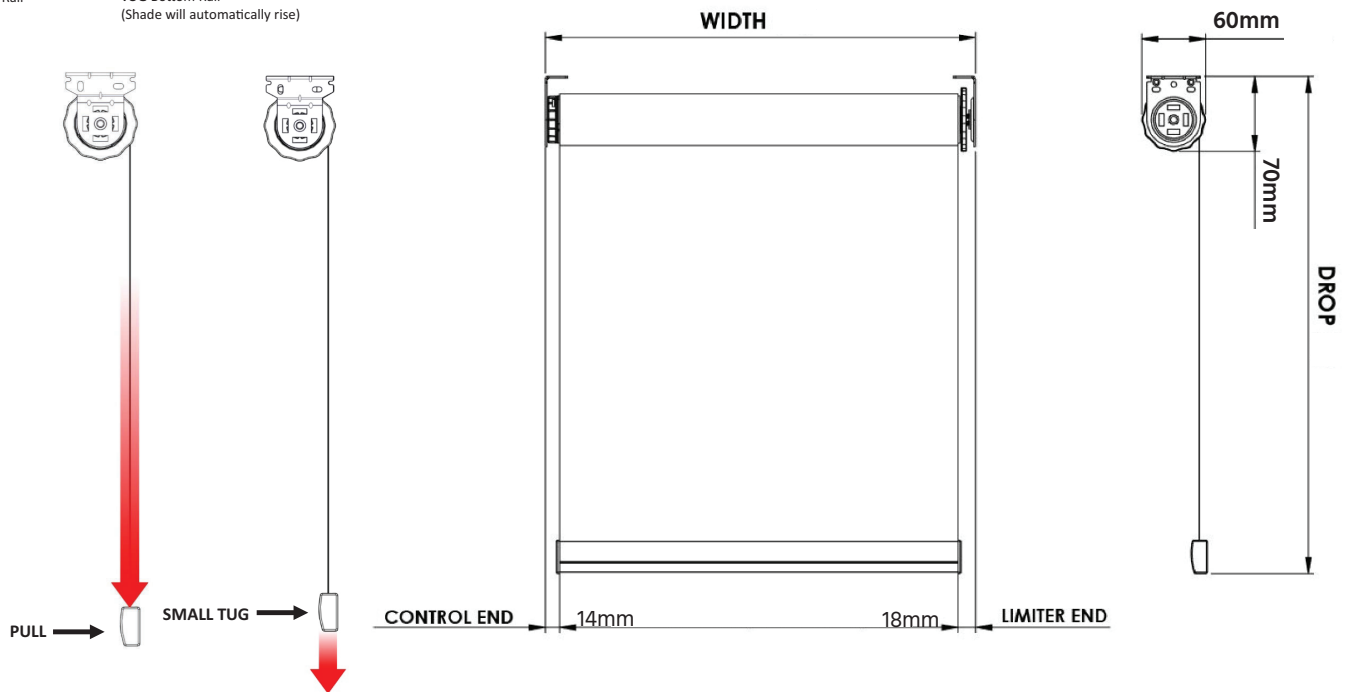

Vier Lite Spring Roller Blind

Optional

Headbox Options	Type	90mm Round Head Box	90mm Square Head Box
	Dimensions	90mm x 90mm	90mm x 90mm
	Maximum	3000mm maximum width	3000mm maximum width
	Colours	White, Black, Clear Anodised	White, Black, Clear Anodised
Pull Stick [internal]	Type	Adjustable	
	Size	600mm	
	Colour	White	

System Diagrams

Vier Lite AIR Roller Blind

DOWN:
PULL Bottom Rail

UP:
TUG Bottom Rail
(Shade will automatically rise)