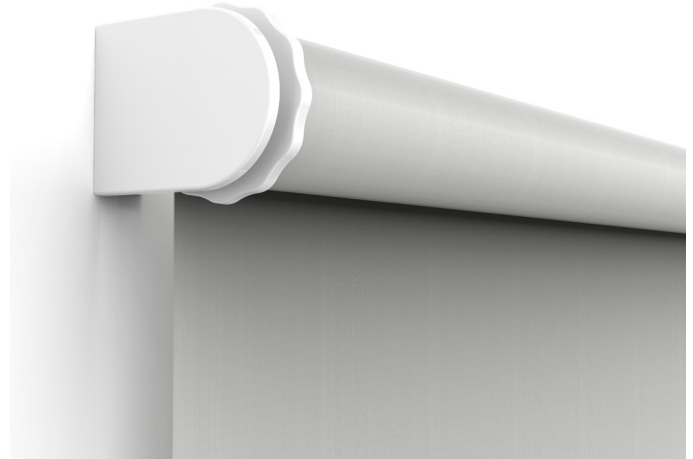

## Vier Lite Spring Roller Blind

### Product Information

**Vier Lite Spring Roller Blind** uses new generation hardware. The Vier Lite spring is a chain-free system that uses the base rail to operate the Roller Blind, and features an engineered design for a smooth ascent and improved functionality.

The Vier Lite Spring Roller Blind is suitable for residential and commercial use.

### Technical Information

Product Code	R232.1		
Product Name	Vier Lite Spring Roller Blind		
Operation	Chain Free Operation		
Dimensions	Width	800mm minimum - 2800mm maximum	
	Drop	500mm minimum - 2400mm maximum	
		Some restrictions apply to minimum & maximums - available sizes based on fabric weights	
	Maximum Area	5.76m <sup>2</sup>	
Roller Tube	Light - 43mm	Standard - 44mm	Heavy Duty - 49mm
	Optimised for for operation based on fabric weight and width of blind to reduce tube deflection		
Base Rail Options	D30 Silent [14mm x 31mm], Verosol [17mm x 28mm]		
	Colours	Paint: White, Black , Sandstone, Anodised: Clear [Colour availability dependant on rail type]	
Control	Mechanism	Direct action, high tensile wound steel spring which operates in such a way that it only applies the precise braking power necessary to keep the blind in the desired position. Internal universal spring booster allowing single touch operation	
	Colours	White	
Brackets	Material	Press formed steel, pre-treated and powder coated	
	Colours	White	