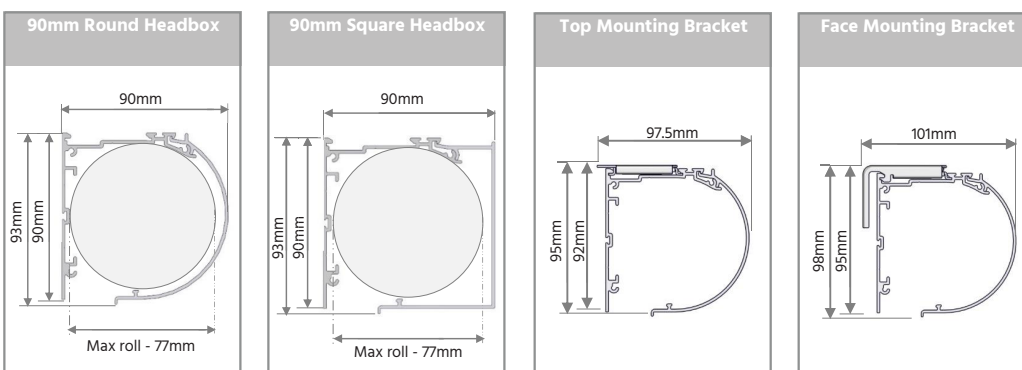

Headbox Options