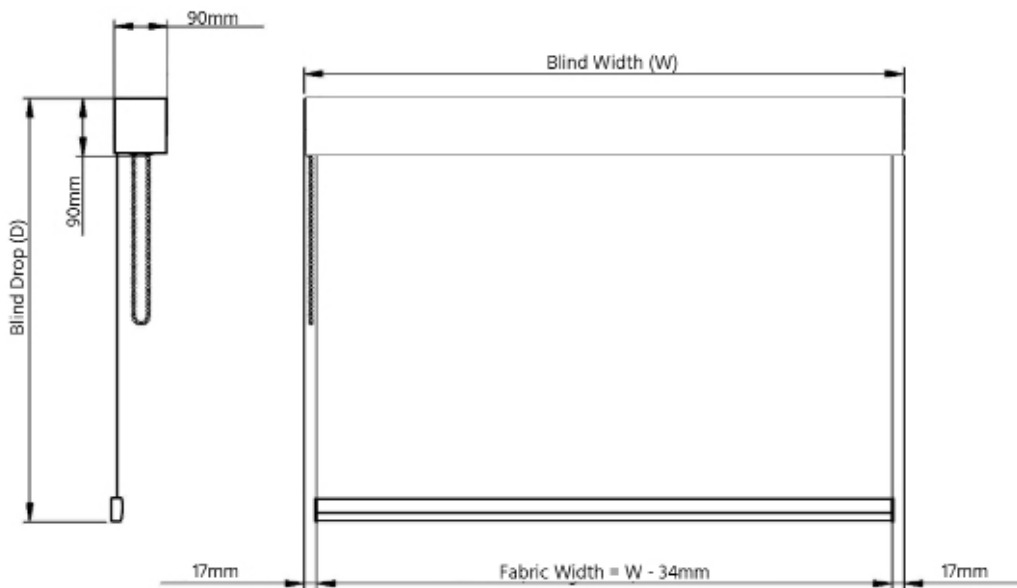

Vier Single Roller Blind

System Diagrams

Vier Single Roller Blind