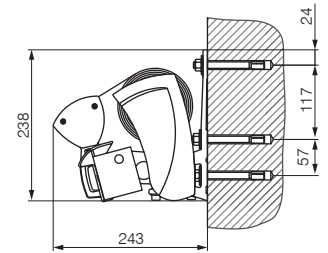

VARIOVALANCE

Face fix