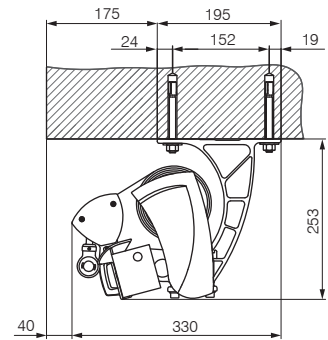

The Helioshade® Classic series offers an intelligent sun control solution for all applications. Whether it be for a large terrace area or a small balcony this range of awnings can offer the answer.

The optional variovalance is a vertically adjustable valance which can be extended to 1,600mm offering additional privacy and protection from the sun's glare.

VARIOVALANCE

Top fix

SPECIFICATION

SYSTEM DETAIL

Max width	8,000mm
Coupling systems	14,000mm
Max projection	4,000mm (*4,500)
Max projection with Variovalance	4,000
Installation angle	5-45°
Standard operation	Motor
Fabric colours	Over 150 fabric colours
Standard frame colours	Over 120 Dulux & custom powdercoat colours
Premium frame colours	Over 50 Dulux Duratec & Electro commercial colours

(Hand crank possible on small sizes) (*4,500 projection from 5-6.5m wide)

(All dimensions in mm)