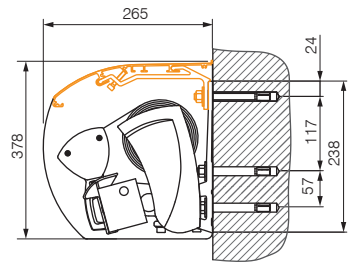

a maximum projection of 4500mm) stand for optimal safety even under extreme loads. The specially developed 'multiflex' power band, which is made up of four tear-resistant steel cables sheathed in a highly flexible plastic material, is protected against corrosion and damage. It applies the force of up to three spring movements in the upper arm section and ensures proper tensioning of the fabric.

VARIOVALANCE

Face fix

Top fix

Optional rain pelmet

SPECIFICATION

SYSTEM DETAIL

Max width	8,000mm
Coupling systems	14,000mm
Max projection	4,000mm (*4,500)
Max projection with Variovalance	4,000
Installation angle	5-45°
Standard operation	Motor
Fabric colours	Over 150 fabric colours
Standard frame colours	Over 120 Dulux & custom powdercoat colours
Premium frame colours	Over 50 Dulux Duratec & Electro commercial colours